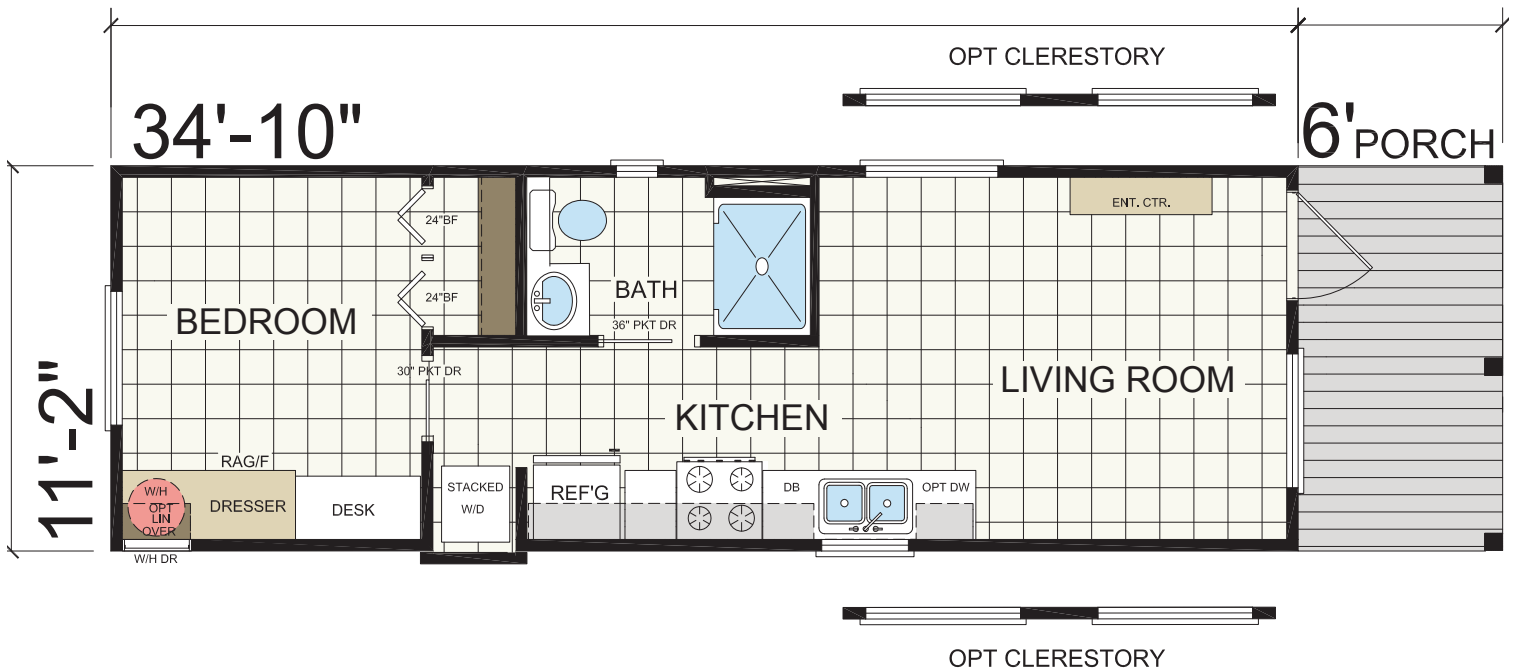

APH-517A - 1 Bed - 1 Bath - 399 sq ft. - 12' x 36'

Call today to schedule an appointment

**855-550-6550**